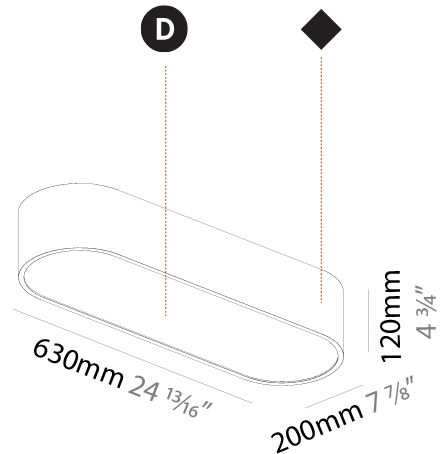

GENERAL

Series: Smoothy
Subseries: Smoothline
Partner: Prolicht
Division: Architectural
Installation: Surface
Product Type: Ceiling Surface
Mounting Location: Ceiling
Light Distribution: Direct

PHYSICAL

Shape: Oval
Length (mm): 630
Length (in): 24 ¹³/₁₆
Width (mm): 200
Width (in): 7 ⁷/₈
Height (mm): 120
Height (in): 4 ³/₄
Weight (kg): 3.403
Weight (lbs): 7.49
Diffuser: PMMA - Opal or Micro-Prism
Fixture Finish: SSR / BKV / CWI / CRY / HAB / UFT / ITA / RUA / FTG / MYG / LOD / PUS / FRO / FUP / KIA / POP / BLS / SPG / MEY / GOH / CHC / COM / ABZ / JAG / OBR / MOS / ROR
Fixture Material: Extruded Aluminum / Steel

ELECTRICAL

Lamp Type: LED (Zhaga Standard)
Input Wattage (W): 21
Total Output Wattage (W): 18
Dimming: Tri-Mode (Non-Dimming and Phase Dimming (120Vac only) and 0-10V Dimming)
Driver Included: Yes
Driver Location: Integrated
Driver Type: Constant Current - Universal
Driver Class: Class 2
Input Voltage (V): 120 - 277
Constant Current (MA): 500

LED

Color Temperature (°K): 3000 / 4000
Max. Delivered Lumen (lm): 1460 / 1600
CRI: >80 CRI
Lamp Life (hrs): 50000
Upon Request: Other CCT available

OPTICAL

RATINGS AND CERTIFICATIONS

Certified By: Certified for North American Standards
IP rating: IP20

PROJECT
TYPE
SPECIFIER
QUANTITY
DATE