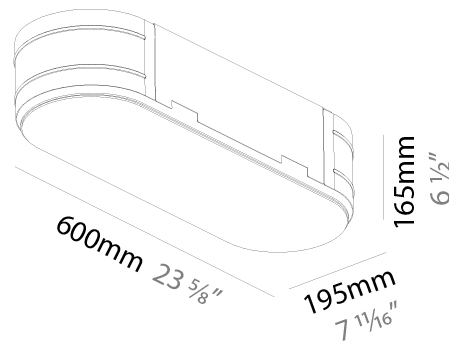

GENERAL

Series: Smoothy
 Subseries: Smoothline
 Brand: Prolicht
 Division: Architectural
 Mounting Type: Suspension
 Mounting Location: Ceiling
 Subcategory: Ambient

PHYSICAL

Shape: Oval
 Length (mm): 630
 Length (in): 24 ¹³/₁₆"
 Width (mm): 200
 Width (in): 7 ⁷/₈"
 Height (mm): 120
 Height (in): 4 ³/₄"
 Max. Overall Height (mm): 2120
 Max. Overall Height (in): 82 ¹/₂"
 Light Distribution: Direct
 Weight (kg): 5.043
 Weight (lbs): 11.40
 Diffuser: PMMA - Opal or Micro-Prism
 Fixture Finish: SSR / BKV / CWI / CRY / HAB / UFT / ITA / RUA / FTG / MYG / LOD / PUS / FRO / FUP / KIA / POP / BLS / SPG / MEY / GOH / GUM / CHC / COM / ABZ / JAG / OBR / MOS / ROR
 Fixture Material: Extruded Aluminum / Steel
 Cable Details: 2000mm / 78 3/4"

GENERAL

Series: Smoothy
Subseries: Smoothline
Brand: Prolicht
Division: Architectural
Mounting Type: Suspension
Mounting Location: Ceiling
Subcategory: Ambient

PHYSICAL

Shape: Oval
Length (mm): 930
Length (in): 36 5/8
Width (mm): 200
Width (in): 7 7/8
Height (mm): 120
Height (in): 4 3/4
Max. Overall Height (mm): 2120
Max. Overall Height (in): 82 1/2
Light Distribution: Direct
Weight (kg): 6.973
Weight (lbs): 15.34
Diffuser: PMMA - Opal or Micro-Prism
Fixture Finish: SSR / BKV / CWI / CRY / HAB / UFT / ITA / RUA / FTG / MYG / LOD / PUS / FRO / FUP / KIA / POP / BLS / SPG / MEY / GOH / GUM / CHC / COM / ABZ / JAG / OBR / MOS / ROR
Fixture Material: Extruded Aluminum / Steel
Cable Details: 2000mm / 78 3/4"

OPTICAL

RATINGS AND CERTIFICATIONS

Certified By: Certified for North American Standards
IP rating: IP20

PROJECT
TYPE
SPECIFIER
QUANTITY
DATE

635mm x 230mm
25" x 9 1/16"

10 | 12 1/2 | 15 | 25 | 30mm
3/8" | 1/2" | 9/16" | 1" | 3/16"