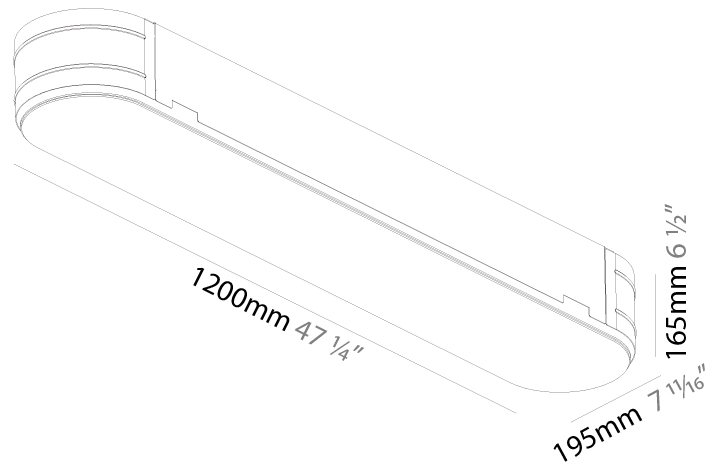

GENERAL

Series: Smoothy
Subseries: Smoothline
Partner: Prolicht
Division: Architectural
Installation: Trimless
Product Type: Ceiling Recessed
Mounting Location: Ceiling
Light Distribution: Direct

PHYSICAL

Shape: Oval
Length (mm): 1200
Length (in): 47 1/4
Width (mm): 195
Width (in): 7 11/16
Depth (mm): 165
Depth (in): 6 1/2
Ceiling Thickness (mm): 10 / 12.5 / 15 / 25 / 30
Ceiling Thickness (in): 3/8 or 1/2 or 9/16 or 1 or 1 3/16
Min. Recessing Depth (mm): 180
Min. Recessing Depth (in): 7 1/16
Weight (kg): 7.6
Weight (lbs): 16.72
Diffuser: PMMA - Opal
Fixture Material: Extruded Aluminum / Steel
Cut-out Measurements: 1235mm / 48 5/8" x 230mm / 9 1/16"
Upon Request: Unique Sizes Unique Ceiling Thickness Unique Mounting Depth Spot Inserts

ELECTRICAL

Lamp Type: LED (Zhaga Standard)
Input Wattage (W): 42
Total Output Wattage (W): 36
Dimming: Tri-Mode (Non-Dimming and Phase Dimming (120Vac only) and 0-10V Dimming)
Driver Included: Yes
Driver Location: Integrated
Driver Type: Constant Current - Universal
Driver Class: Class 2
Input Voltage (V): 120 - 277
Constant Current (MA): 500

LED

Color Temperature (°K): 3000 / 4000
Max. Delivered Lumen (lm): 3120 / 3420
CRI: >80 CRI
Lamp Life (hrs): 50000
Upon Request: Other CCT available

OPTICAL

RATINGS AND CERTIFICATIONS

Certified By: Certified for North American Standards
IP rating: IP20

PROJECT
TYPE
SPECIFIER
QUANTITY
DATE

1235mm x 230mm
48 5/8" x 9 1/16"

10 | 12 1/2 | 15 | 25 | 30mm
3/8" | 1/2" | 9/16" | 1" | 3/16"