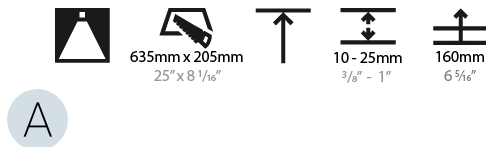

GENERAL

Series: Smoothy
Subseries: Smoothline
Partner: Prolicht
Division: Architectural
Installation: Recessed
Product Type: Ceiling Recessed
Mounting Location: Ceiling
Light Distribution: Direct

PHYSICAL

Shape: Oval
Length (mm): 652
Length (in): 25 11/16
Width (mm): 222
Width (in): 8 3/4
Depth (mm): 150
Depth (in): 5 7/8
Ceiling Thickness (mm): 10 / 12.5 / 15 / 25
Ceiling Thickness (in): 3/8 or 1/2 or 9/16 or 1
Min. Recessing Depth (mm): 160
Min. Recessing Depth (in): 6 5/16
Weight (kg): 4.033
Weight (lbs): 8.87
Diffuser: PMMA - Opal or Micro-Prism
Fixture Finish: SSR / BKV / CWI / CRY / HAB / UFT / ITA / RUA / FTG / MYG / LOD / PUS / FRO / FUP / KIA / POP / BLS / SPG / MEY / GOH / CHC / COM / ABZ / JAG / OBR / MOS / ROR
Fixture Material: Extruded Aluminum / Steel
Cut-out Measurements: 635mm / 25" x 205mm / 8 1/16"

ELECTRICAL

Lamp Type: LED (Zhaga Standard)
Input Wattage (W): 21
Total Output Wattage (W): 18
Dimming: Tri-Mode (Non-Dimming and Phase Dimming (120Vac only) and 0-10V Dimming)
Driver Included: Yes
Driver Location: Integrated
Driver Type: Constant Current - Universal
Driver Class: Class 2
Input Voltage (V): 120 - 277
Constant Current (MA): 500

LED

Color Temperature (°K): 3000 / 4000
Max. Delivered Lumen (lm): 1430 / 1570
CRI: >80 CRI
Lamp Life (hrs): 50000
Upon Request: Other CCT available

OPTICAL

RATINGS AND CERTIFICATIONS

Certified By: Certified for North American Standards
IP rating: IP20