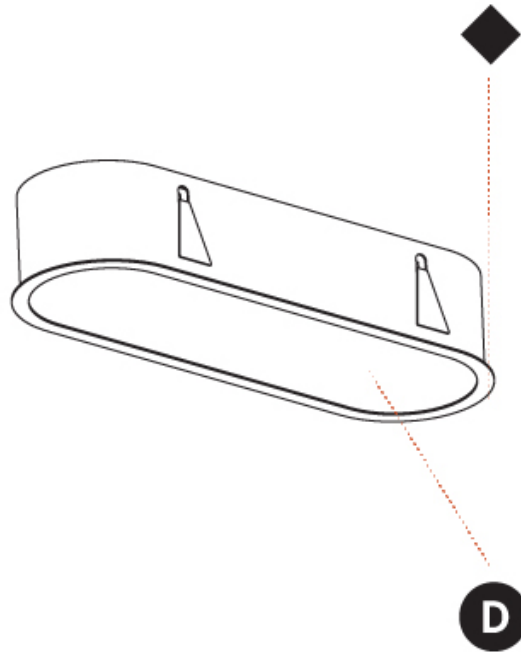

635mm x 205mm
25" x 8 1/16"

10 - 25mm
3/8" - 1"

160mm
6 5/16"

SMOOTHLINE RECESSED

A37749-

PROJECT	_____
TYPE	_____
SPECIFIER	_____
QUANTITY	_____
DATE	_____

A

SMOOTHLINE RECESSED