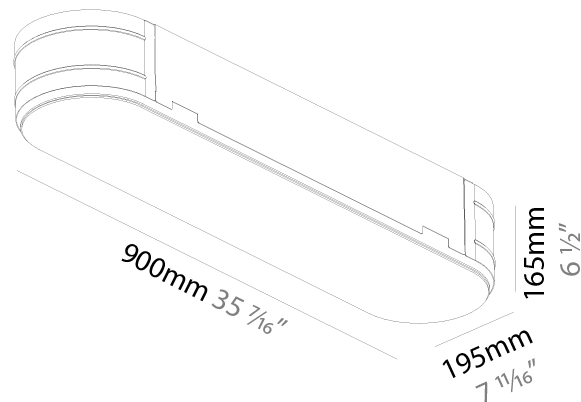

GENERAL

Series: Smoothy
Subseries: Smoothline
Brand: Prolicht
Division: Architectural
Mounting Type: Trimless
Mounting Location: Ceiling
Subcategory: Ambient

PHYSICAL

Shape: Oval
Length (mm): 900
Length (in): 35 7/16
Width (mm): 195
Width (in): 7 13/16
Depth (mm): 165
Depth (in): 6 1/2
Ceiling Thickness (mm): 10 / 12.5 / 15 / 25 / 30
Ceiling Thickness (in): 3/8 or 1/2 or 9/16 or 1 or 1 3/16
Min. Recessing Depth (mm): 180
Min. Recessing Depth (in): 7 1/16
Light Distribution: Direct
Weight (kg): 5.756
Weight (lbs): 12.66
Diffuser: PMMA - Opal
Fixture Material: Extruded Aluminum / Steel
Cut-out Measurements: 935mm / 36 15/16" x 230mm / 9 1/16"
Upon Request: Unique Sizes Unique Ceiling Thickness Unique Mounting Depth Spot Inserts

ELECTRICAL

Lamp Type: LED (Zhaga Standard)
Input Wattage (W): 31.5
Total Output Wattage (W): 27
Dimming: [Tri-Mode (Non-Dimming and Phase Dimming (120Vac only) and 0-10V Dimming)](#)
Driver Included: Yes
Driver Location: Integrated
Driver Type: Constant Current - Universal
Driver Class: Class 2
Input Voltage (V): 120 - 277
Constant Current (MA): 500

LED

[Color Temperature (*K): 3000 / 3500 / 4000](#)
Max. Delivered Lumen (lm): 2340 / 2518 / 2570
CRI: >80 CRI
Lamp Life (hrs): 50000
Upon Request: RGB-W Tunable White Special Color Temperature CRI90

OPTICAL

RATINGS AND CERTIFICATIONS

Certified By: Certified for North American Standards
IP rating: IP20

PROJECT
TYPE
SPECIFIER
QUANTITY
DATE

935mm x 230mm
36 13/16" x 9 1/16"

10 | 12 1/2 | 15 | 25 | 30mm
3/8" | 1/2" | 9/16" | 1" | 3/16"