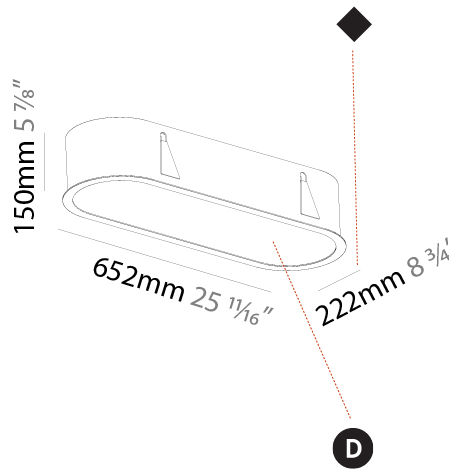

GENERAL

Series: Smoothy
Subseries: Smoothline
Partner: Prolicht
Division: Architectural
Installation: Recessed
Product Type: Ceiling Recessed
Mounting Location: Ceiling
Light Distribution: Direct

PHYSICAL

Shape: Oval
Length (mm): 652
Length (in): 25 11/16
Width (mm): 222
Width (in): 8 3/4
Depth (mm): 150
Depth (in): 5 7/8
Ceiling Thickness (mm): 10 / 12.5 / 15 / 25
Ceiling Thickness (in): 3/8 or 1/2 or 9/16 or 1
Min. Recessing Depth (mm): 160
Min. Recessing Depth (in): 6 5/16
Weight (kg): 4.033
Weight (lbs): 8.87
Diffuser: PMMA - Opal or Micro-Prism
Fixture Finish: SSR / BKV / CWI / CRY / HAB / UFT / ITA / RUA / FTG / MYG / LOD / PUS / FRO / FUP / KIA / POP / BLS / SPG / MEY / GOH / CHC / COM / ABZ / JAG / OBR / MOS / ROR
Fixture Material: Extruded Aluminum / Steel
Cut-out Measurements: 635mm / 25" x 205mm / 8 1/16"

ELECTRICAL

Lamp Type: LED (Zhaga Standard)
Input Wattage (W): 21
Total Output Wattage (W): 18
Dimming: Tri-Mode (Non-Dimming and Phase Dimming (120Vac only) and 0-10V Dimming)
Driver Included: Yes
Driver Location: Integrated
Driver Type: Constant Current - Universal
Driver Class: Class 2
Input Voltage (V): 120 - 277
Constant Current (MA): 500

LED

Color Temperature (°K): 3000 / 4000
Max. Delivered Lumen (lm): 1430 / 1570
CRI: >80 CRI
Lamp Life (hrs): 50000
Upon Request: Other CCT available

OPTICAL

RATINGS AND CERTIFICATIONS

Certified By: Certified for North American Standards
IP rating: IP20