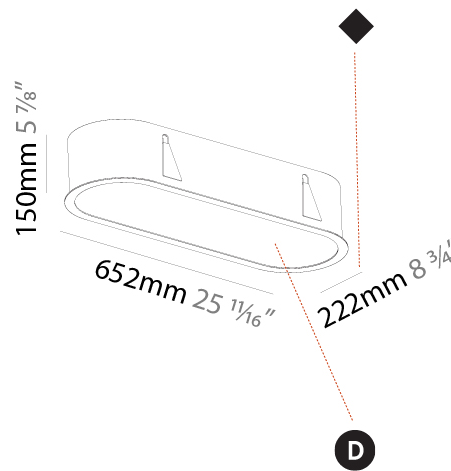

GENERAL

Series: Smoothy
Subseries: Smoothline
Brand: Prolicht
Division: Architectural
Mounting Type: Recessed
Mounting Location: Ceiling
Subcategory: Ambient

PHYSICAL

Shape: Oval
Length (mm): 652
Length (in): 25 11/16
Width (mm): 222
Width (in): 8 3/4
Depth (mm): 150
Depth (in): 5 7/8
Ceiling Thickness (mm): 10 / 12.5 / 15 / 25
Ceiling Thickness (in): 3/8 or 1/2 or 9/16 or 1
Min. Recessing Depth (mm): 160
Min. Recessing Depth (in): 6 5/16
Light Distribution: Direct
Weight (kg): 4.033
Weight (lbs): 8.87
Diffuser: PMMA - Opal or Micro-Prism
Fixture Finish: SSR / BKV / CWI / CRY / HAB / UFT / ITA / RUA / FTG / MYG / LOD / PUS / FRO / FUP / KIA / POP / BLS / SPG / MEY / GOH / GUM / CHC / COM / ABZ / JAG / OBR / MOS / ROR
Fixture Material: Extruded Aluminum / Steel
Cut-out Measurements: 635mm / 25" x 205mm / 8 1/16"

ELECTRICAL

Lamp Type: LED (Zhaga Standard)
Input Wattage (W): 21
Total Output Wattage (W): 18
Dimming: Tri-Mode (Non-Dimming and Phase Dimming (120Vac only) and 0-10V Dimming)
Driver Included: Yes
Driver Location: Integrated
Driver Type: Constant Current - Universal
Driver Class: Class 2
Input Voltage (V): 120 - 277
Constant Current (MA): 500

LED

Color Temperature (°K): 3000 / 3500 / 4000
Max. Delivered Lumen (lm): 1430 / 1539 / 1570
CRI: >80 CRI
Lamp Life (hrs): 50000

OPTICAL

RATINGS AND CERTIFICATIONS

Certified By: Certified for North American Standards
IP rating: IP20

635mm x 205mm
25" x 8 1/16"

10 - 25mm
3/8" - 1"

160mm
6 5/16"